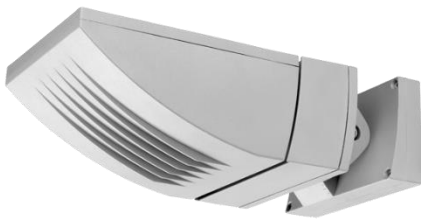

E41030-SA - Eco-Task LED
Table Lamp

E41031-SA - Eco-Task LED Floor
Lamp

E41039-SA - Eco-Task LED
Table Lamp

E41050-PLPC - Eco-Task LED
Floor Lamp

Exteriores

Afrodita
11571-01

Afrodita
11575-01

Afrodita
11573-01