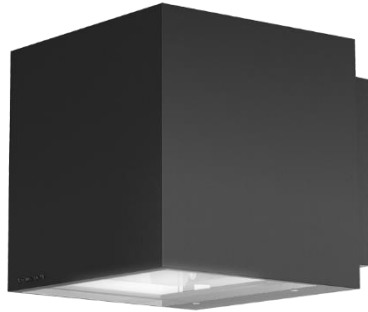

E41030-SA - Eco-Task LED
Table Lamp

E41031-SA - Eco-Task LED Floor
Lamp

E41039-SA - Eco-Task LED
Table Lamp

E41050-PLPC - Eco-Task LED
Floor Lamp

Exteriores

Afrodita
11571-01

Afrodita
11575-01

Afrodita
11573-01